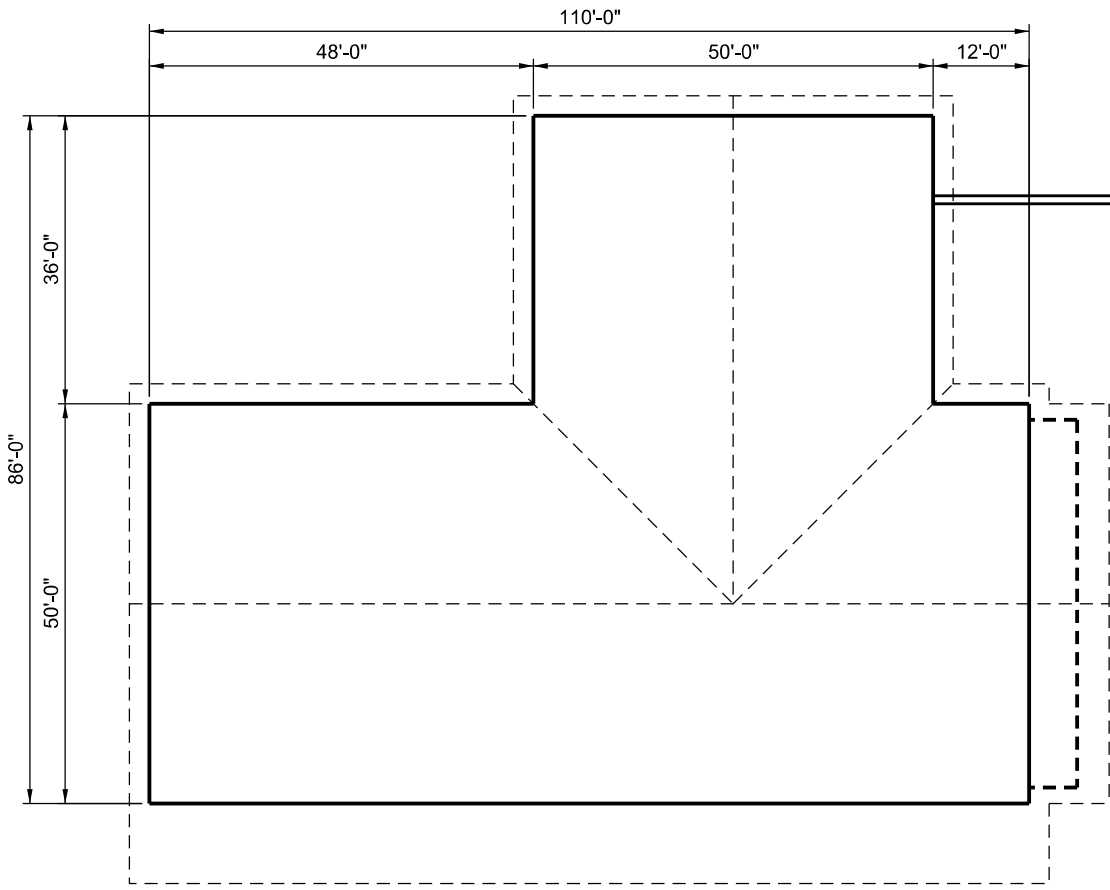

WEST ELEVATION

SOUTH ELEVATION

NORTH ELEVATION

CV NEW BLDG - PLAN  
AREA: 7,300 SQ FT

EAST ELEVATION